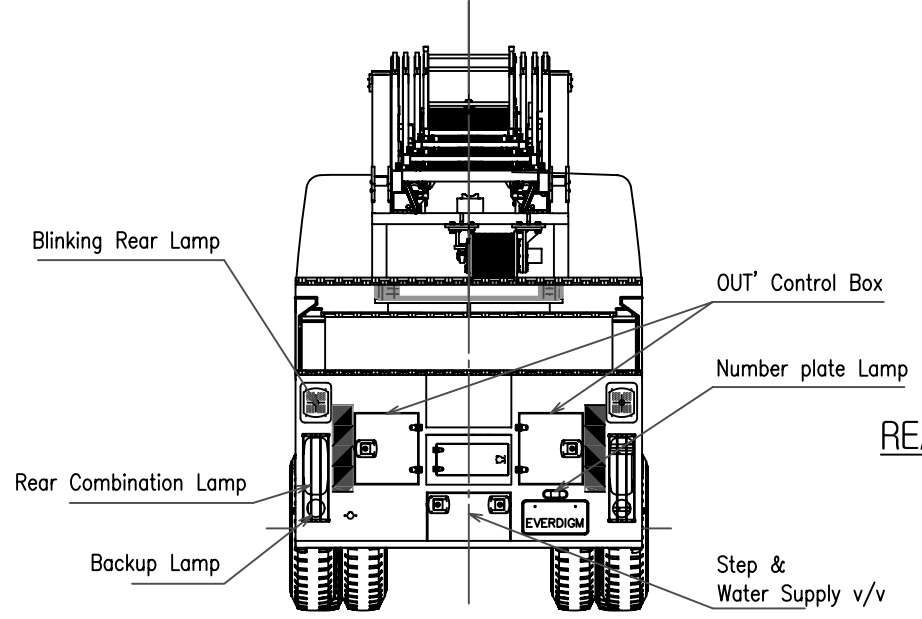

TOP VIEW

REAR VIEW

R.H. VIEW

FRONT VIEW

R.H. VIEW

NO	PARTS NO	PARTS NAME	DESCRIPTIONS	MATL	QTY	REMARKS
ERL33		LAYOUT DRAWING				
		SUBJECT for IVECO 6x4				
		DWG NO. HY070092105				
HES-A3231 (52)		SCALE MAT.				
D.R.		D.S.				
C.H.		SHEET				
A.P.		REF. NO.				
		W.T.				
		Kg				
		A1				