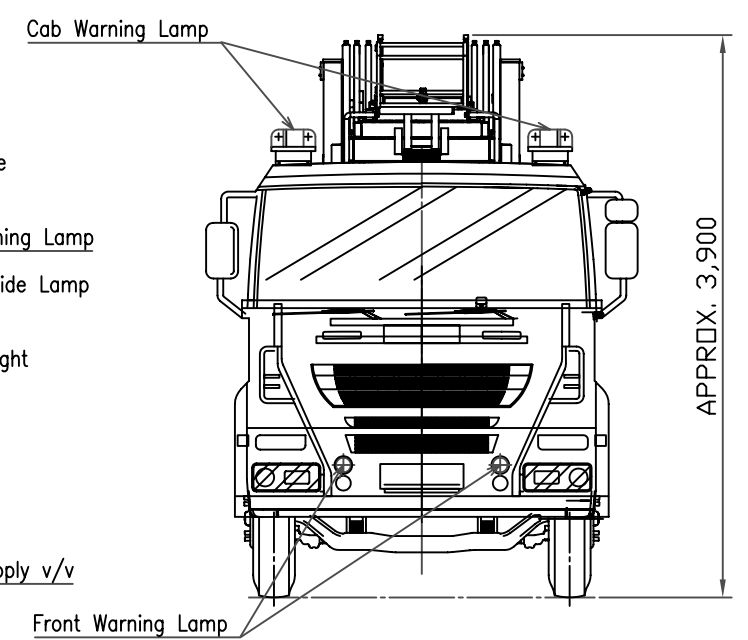

TOP VIEW

REAR VIEW

R.H. VIEW

FRONT VIEW

R.H. VIEW

NO	PARTS NO	PARTS NAME	DESCRIPTIONS	MATL	QTY	REMARKS
ERL33		LAYOUT DRAWING				
		SUBJECT for IVECO 6x4				
		DWG NO. HY070092105				
HES-A3231 (52)		SCALE MAT.				
D.R.		D.S.				
C.H.		SHEET				
A.P.		REF. NO.				
		W.T.				
		Kg				
		A1				